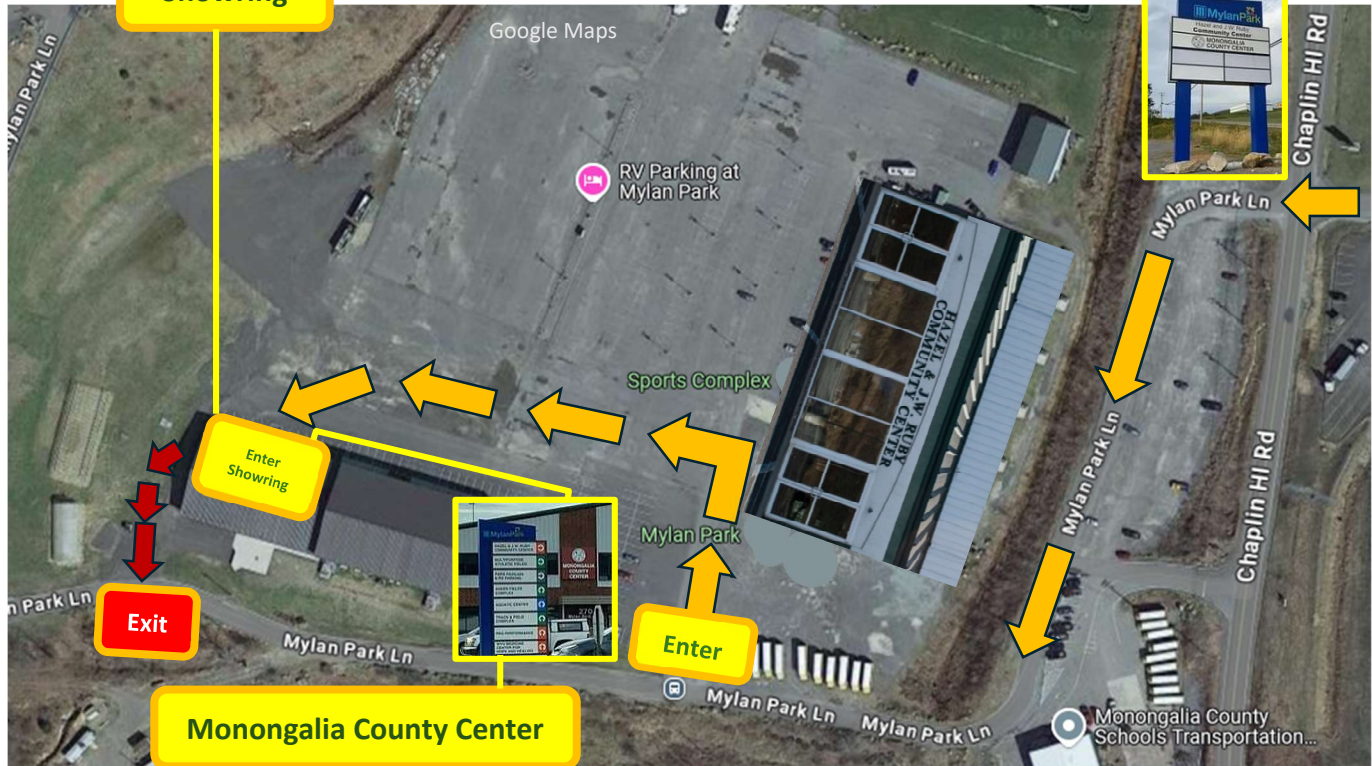

2024 Fall Pesticide Collection Event Map Mon County Center Showing

Showing

Directions

1. To enter the Pesticide Collection Event, go to the 2nd smaller entrance into Mylan Park by the Monongalia County Schools Transportation area.
2. Follow Mylan Park Ln to the **first entrance** and **turn right** into the area between the Monongalia County Center and Hazel & J.W. Ruby Community Center.
3. Line up along the Monongalia County Center building to **ENTER** the Showing area.
4. You will **EXIT** out the back side of the Showing.